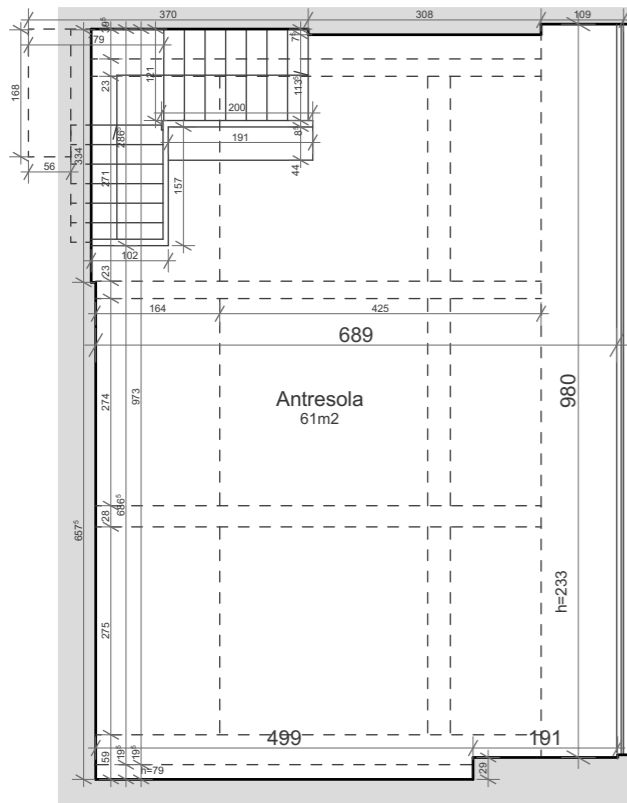

PIN-UP STUDIO

+48 601 160 901
jozef@pinupstudio.pl

WWW.PINUPSTUDIO.PL

STUDIO 2 / GÓRA

PIN-UP STUDIO

+48 601 160 901
jozef@pinupstudio.pl

WWW.PINUPSTUDIO.PL

STUDIO 3 + ANTRESOLA