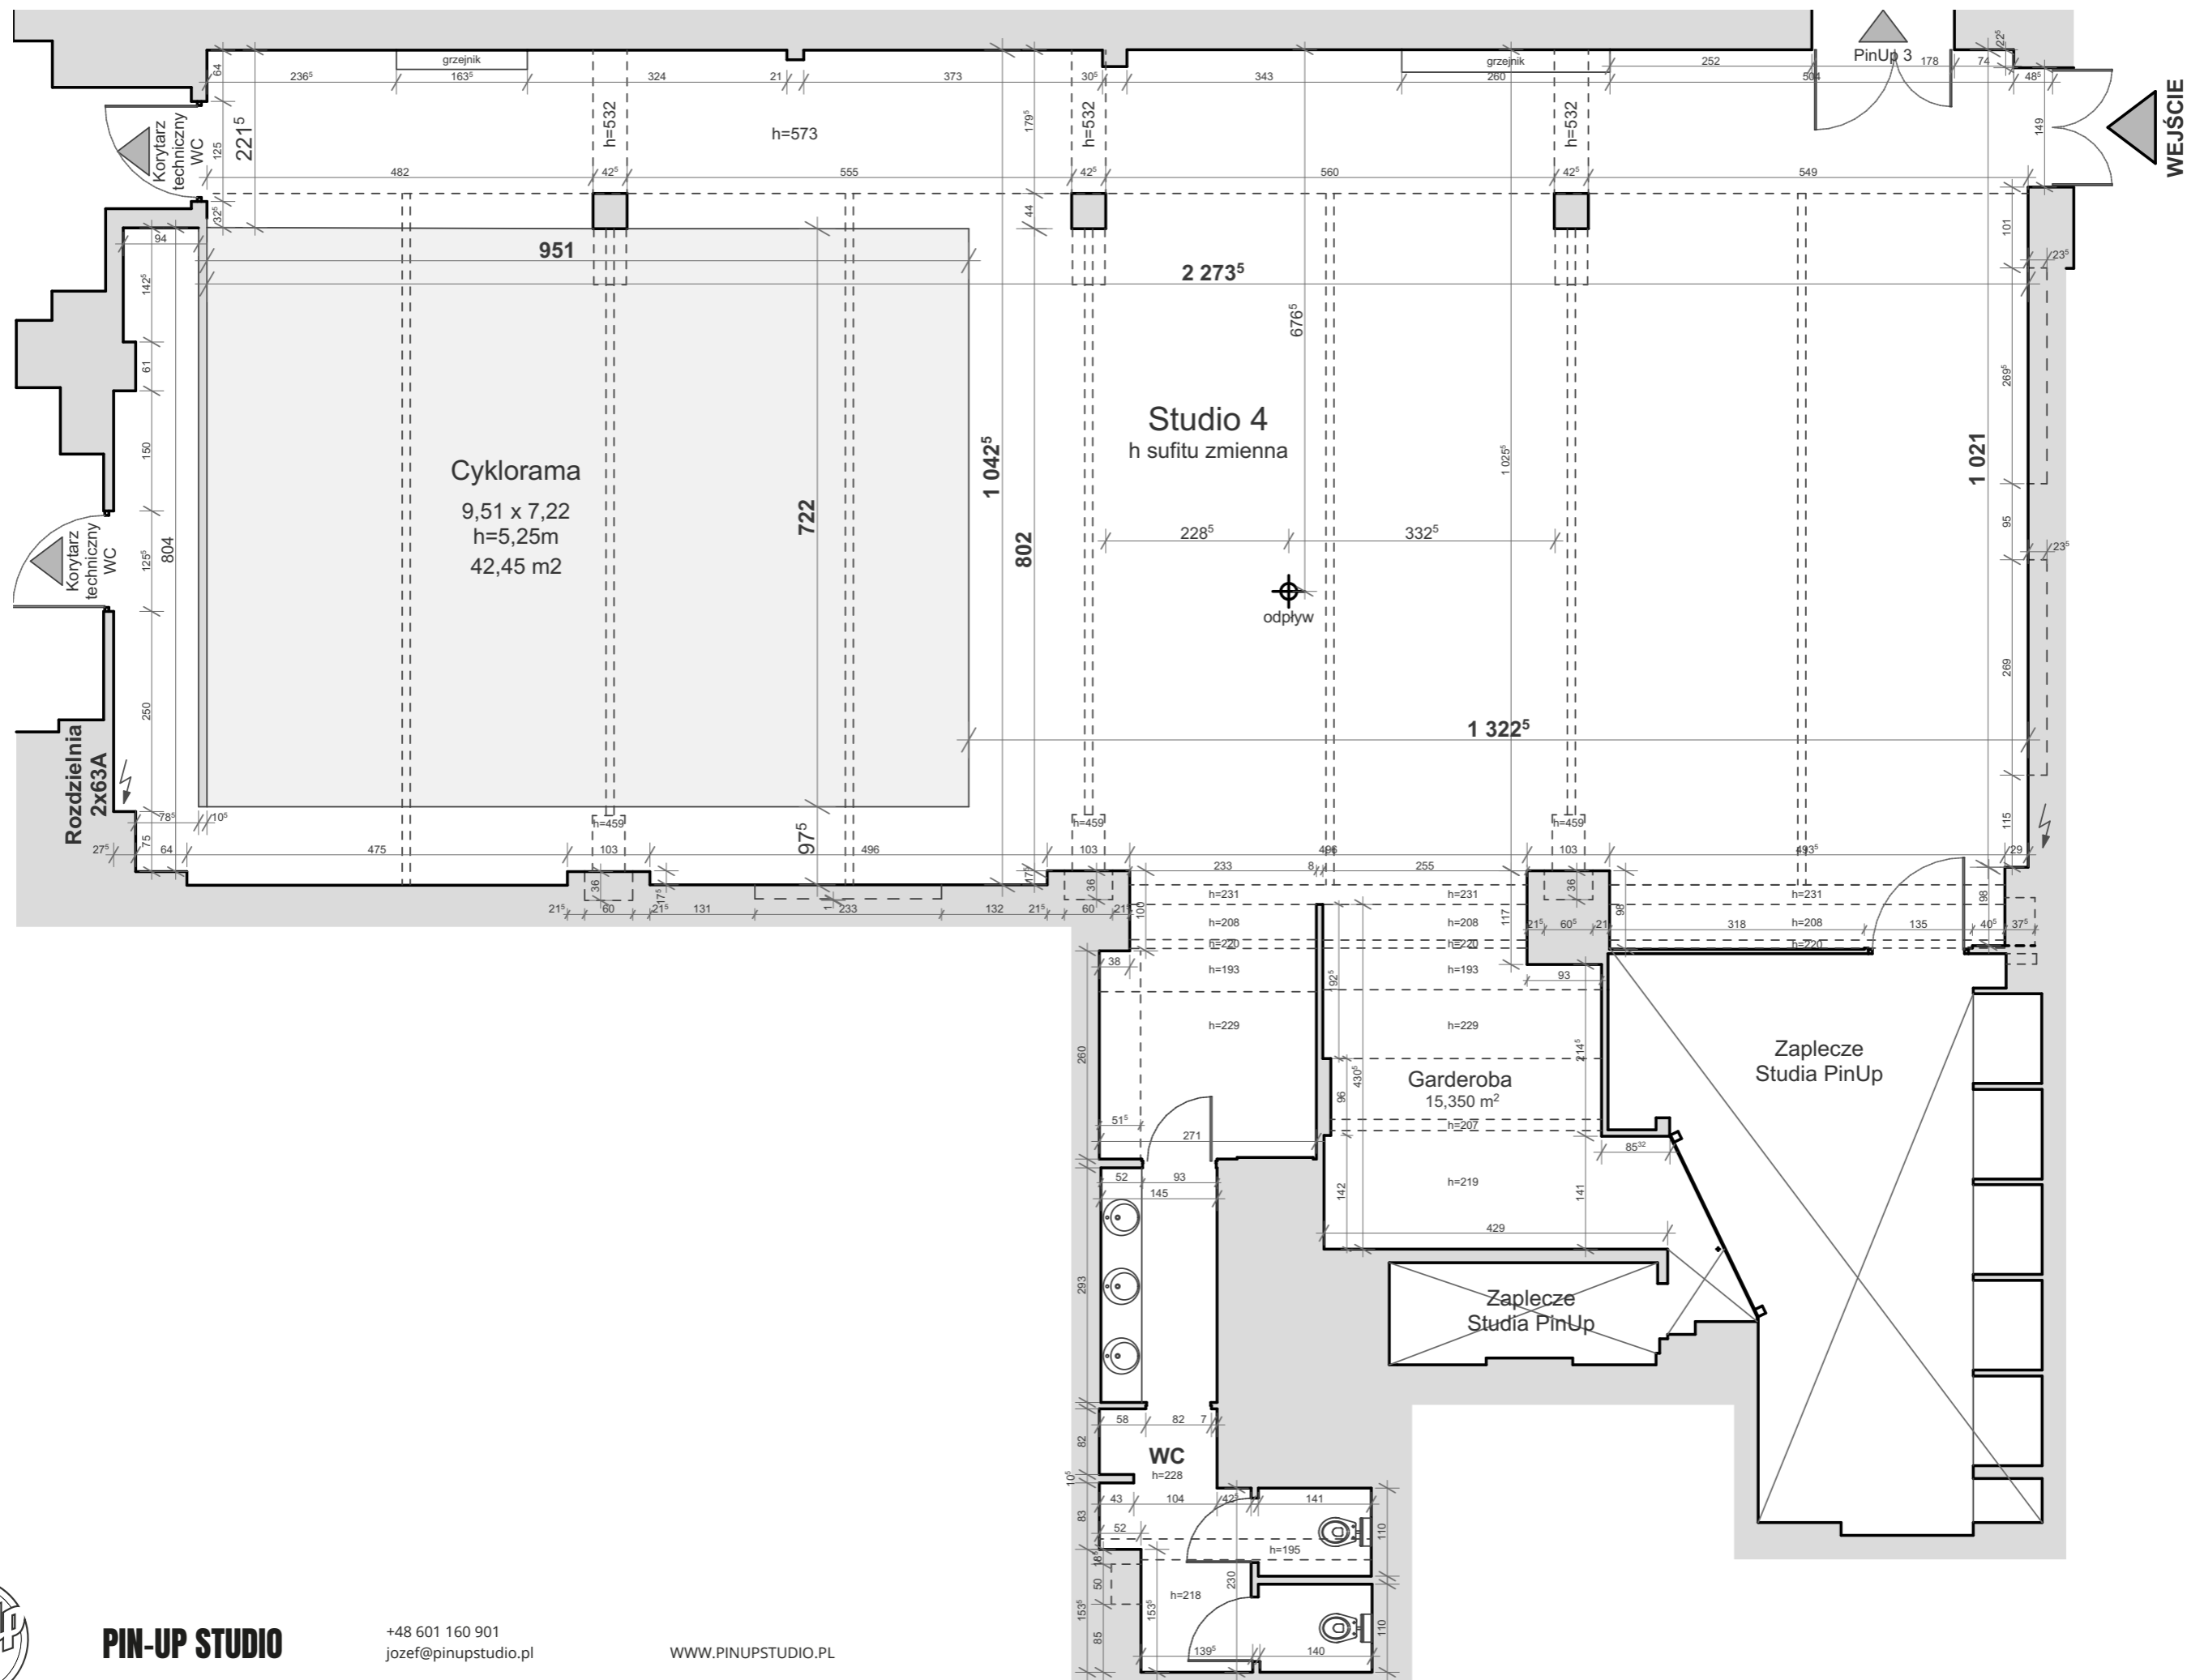

PIN-UP STUDIO

+48 601 160 901
jozef@pinupstudio.pl

WWW.PINUPSTUDIO.PL

STUDIO 2 / GÓRA

PIN-UP STUDIO

+48 601 160 901
jozef@pinupstudio.pl

WWW.PINUPSTUDIO.PL

STUDIO 3 + ANTRESOLA